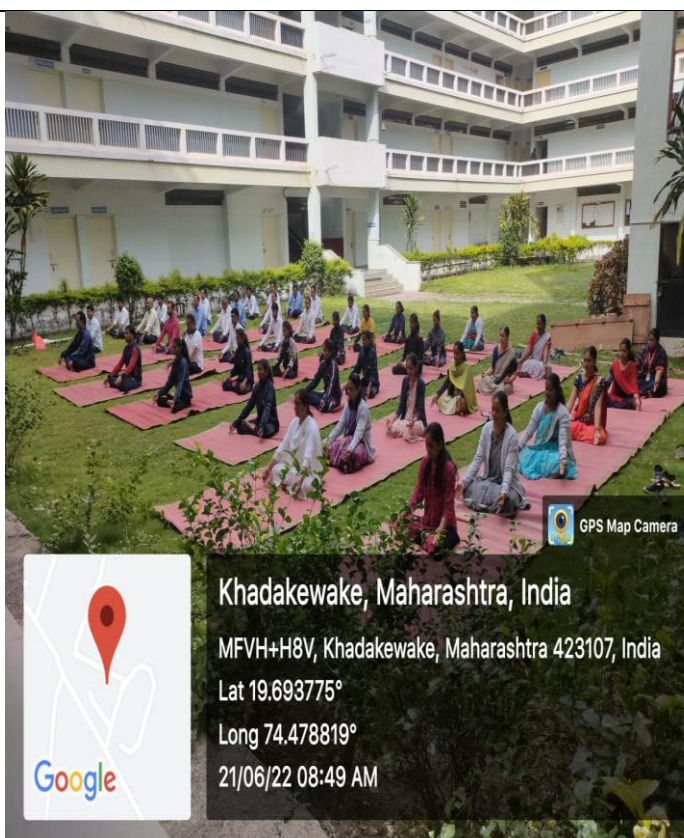

Powered by Muzoon

OPEN GYMNASIUM

GYMNASIUM

CRICKET MATCH

NCC HURDAL

YOGA DAY

CULTURAL EVENTS

CULTURAL EVENTS