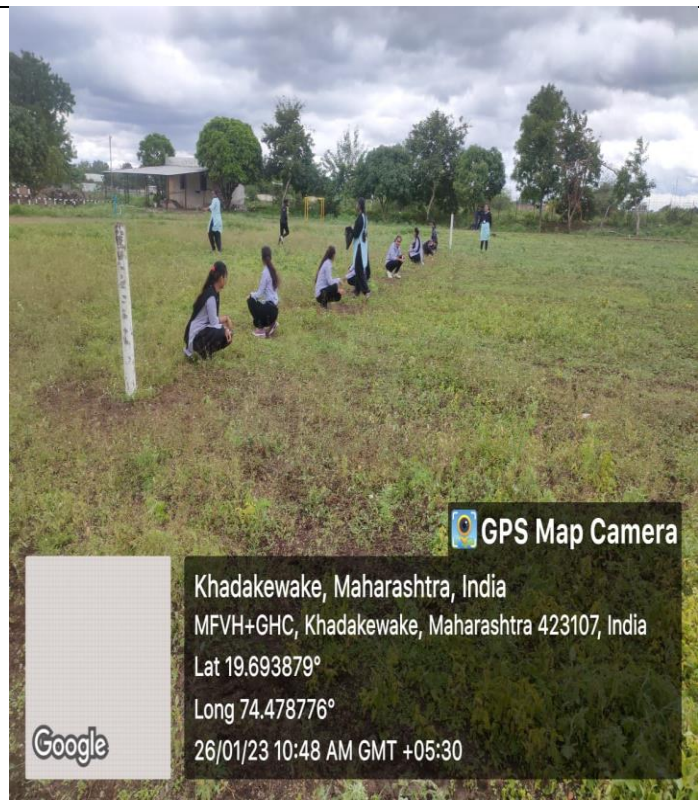

4.1.2. Available facilities for sport Activities: -

400 METER RUNNING TRACK

VOLLEY BALL MATCH

VOLLEY BALL MATCH

KHO-KHO MATCH

GPS Map Camera

Khadakewake, Maharashtra, India
MFVH+GHC, Khadakewake, Maharashtra 423107, India
Lat 19.693573°
Long 74.479283°
06/04/23 09:37 AM GMT +05:30

RUNNING COMPETITION

GPS Map Camera

Khadakewake, Maharashtra, India
MFVH+GHC, Khadakewake, Maharashtra 423107, India
Lat 19.693916°
Long 74.479472°
11/08/22 07:43 AM GMT +05:30

FOUR STATION GYM

GPS Map Camera